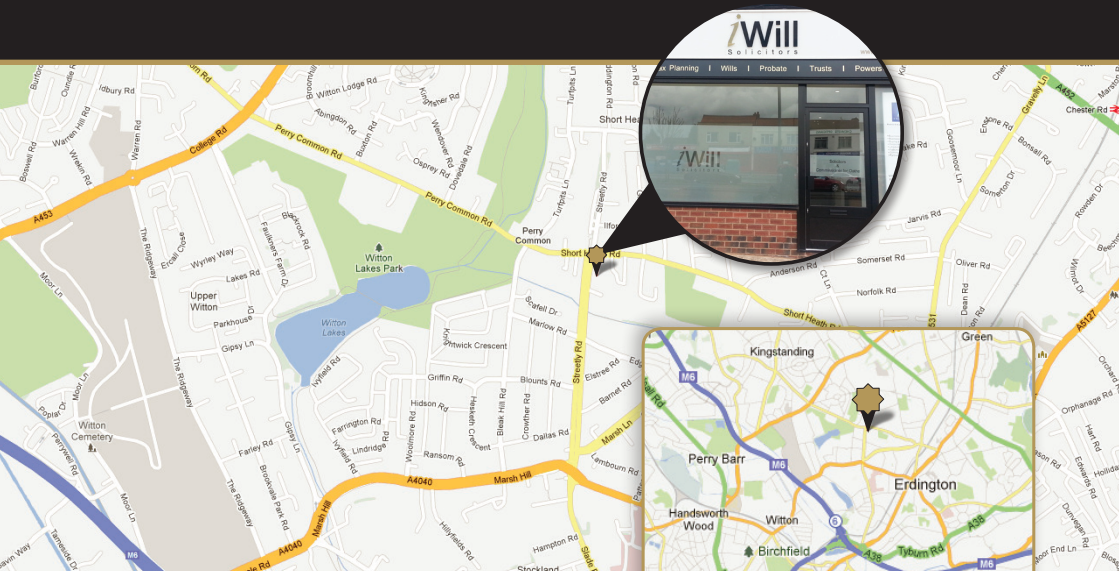

HOW TO FIND US

Our offices are located towards the north of Birmingham in Erdington, not far from the city centre with easy access by road and rail.

By road

We are just off junction 6 of the M6. After leaving at the junction you should follow the signs towards Stockland Green and you will enter Slade Road. Follow Slade Road and cross over the junction into Streety Road. Our offices are at the far end of Streety Road.

By train

From Birmingham New Street, you can take a train to Erdington train station. Our offices are a 15 minute walk from the station, along Short Heath Road and then turning left onto Streety Road.

By bus

From Birmingham City Centre you can take the number 65 bus which stops on Streety Road, close to our offices. Also from Erdington the number 28 bus is available, which stops along Short Heath Road.

Professional. Trusted. Efficient.